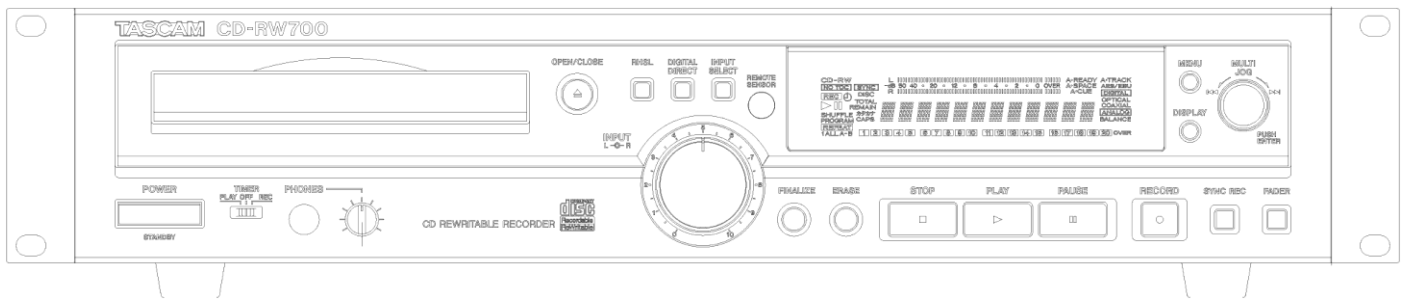

Professional CD Recorder & Player

CD-RW700

TASCAM's CD-RW700 is a professional audio CD recorder, providing an advanced feature set at a modest price.

TASCAM CD-RW700 – Rewritable Recorder

Specification description

- 2-U Rack Mounted CD Recorder
- Uses Professional & Consumer CD-R and CD-RW Discs
- Durable TEAC Computer CD-RW Drive Mechanism
- 24 bit A/D and D/A Converters
- Unbalanced RCA Analog I/O
- SPDIF Coax and Optical Digital I/O
- RC-RW700 Wireless Remote Included
- Built-In RAM Buffer for Accurate ID Marks
- Input Monitor Function
- 25 Track Program Play Memory
- Sync Record Function
- Auto ID Function w/ Adjustable Sensitivity
- Digital Gain Adjustment
- User Selectable Digital Fades
- Overrides SCMS Codes
- Headphone Output w/ Level Control