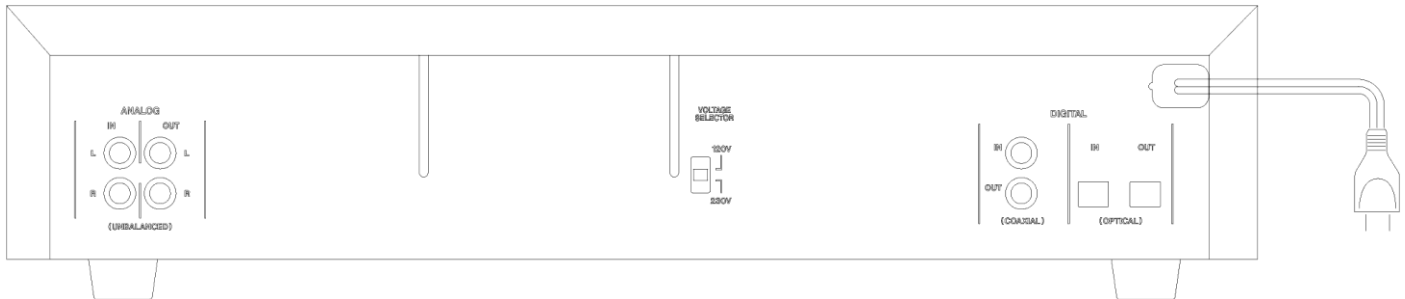

Professional CD Recorder & Player

CD-RW700

TASCAM's CD-RW700 is a professional audio CD recorder, providing an advanced feature set at a modest price.

TASCAM CD-RW700 – Rewritable Recorder

Specification description

- 2-U Rack Mounted CD Recorder
- Uses Professional & Consumer CD-R and CD-RW Discs
- Durable TEAC Computer CD-RW Drive Mechanism
- 24 bit A/D and D/A Converters
- Unbalanced RCA Analog I/O
- SPDIF Coax and Optical Digital I/O
- RC-RW700 Wireless Remote Included
- Built-In RAM Buffer for Accurate ID Marks
- Input Monitor Function
- 25 Track Program Play Memory
- Sync Record Function
- Auto ID Function w/ Adjustable Sensitivity
- Digital Gain Adjustment
- User Selectable Digital Fades
- Overrides SCMS Codes
- Headphone Output w/ Level Control