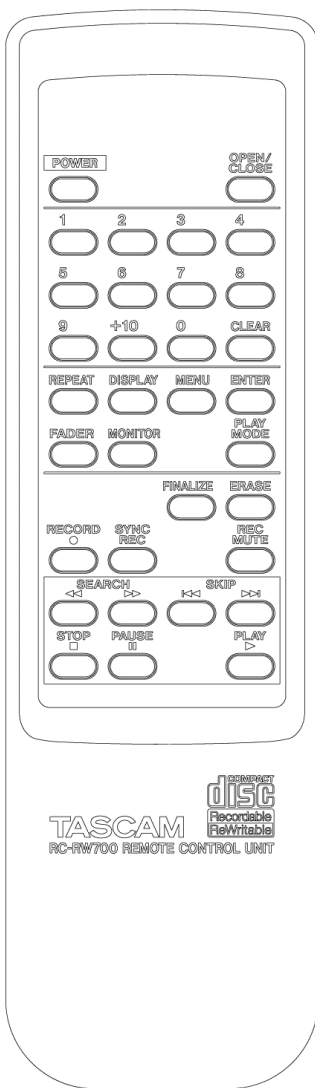

Professional CD Recorder & Player

CD-RW700

TASCAM's CD-RW700 is a professional audio CD recorder, providing an advanced feature set at a modest price.

TASCAM CD-RW700 – Rewritable Recorder

Specification description

- 2-U Rack Mounted CD Recorder
- Uses Professional & Consumer CD-R and CD-RW Discs
- Durable TEAC Computer CD-RW Drive Mechanism
- 24 bit A/D and D/A Converters
- Unbalanced RCA Analog I/O
- SPDIF Coax and Optical Digital I/O
- RC-RW700 Wireless Remote Included
- Built-In RAM Buffer for Accurate ID Marks
- Input Monitor Function
- 25 Track Program Play Memory
- Sync Record Function
- Auto ID Function w/ Adjustable Sensitivity
- Digital Gain Adjustment
- User Selectable Digital Fades
- Overrides SCMS Codes
- Headphone Output w/ Level Control